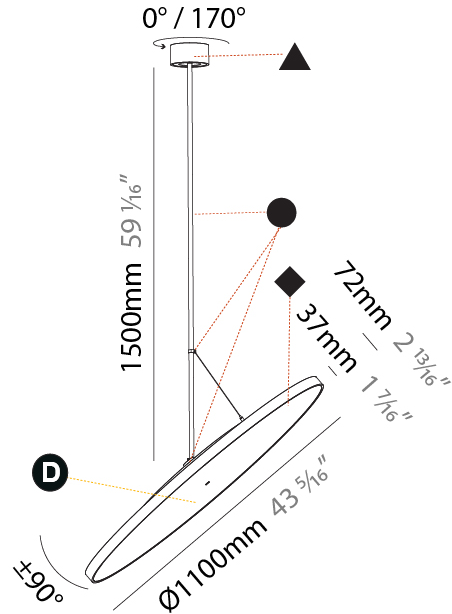

GENERAL

Series: Sign Diva Flex
Subseries: Sign Diva Flex
Brand: Prolicht
Division: Architectural
Mounting Type: Suspension
Mounting Location: Ceiling
Subcategory: Pendant

PHYSICAL

Shape: Round
Diameter (mm): 1100
Diameter (in): 43 ⁵/₁₆
Height (mm): 1620
Height (in): 63 ³/₄
Light Distribution: Adjustable / Direct
Weight (kg): 15.3
Weight (lbs): 33.66
Diffuser: PMMA - Opal / Micro-Prism / Sparkling Secret / Vintage Industrial
Fixture Finish: SSR / BKV / CWI / CRY / HAB / LAG / UFT / ITA / RUA / RUR / MIC / FTG / MYG / TWT / LOD / PUS / FRO / FUP / KIA / POP / BLS / SPG / MEY / GOH / GUM / CHC / COM / ABZ / JAG / OBR / MOS / ROR
Fixture Material: Extruded Aluminum / Steel

ELECTRICAL

Lamp Type: LED (Zhaga Standard)
Input Wattage (W): 169.4
Total Output Wattage (W): 135
Dimming: Tri-Mode (Non-Dimming and Phase Dimming (120Vac only) and 0-10V Dimming)
Driver Included: Yes
Driver Location: Integrated
Driver Type: Constant Current - Universal
Driver Class: Class 2
Input Voltage (V): 120 - 277
Constant Current (MA): 600

LED

Color Temperature (°K): 2700 / 3000 / 3500 / 4000
Max. Delivered Lumen (lm): 16002 / 17172 / 19937 / 20344
Nominal Lumen (lm): 18992 / 20305 / 23575 / 24056
CRI: >90 CRI
Lamp Life (hrs): 50000

OPTICAL

Adjustability: Rotational 170°; Tilt 90°

RATINGS AND CERTIFICATIONS

Certified By: Certified for North American Standards
IP rating: IP20