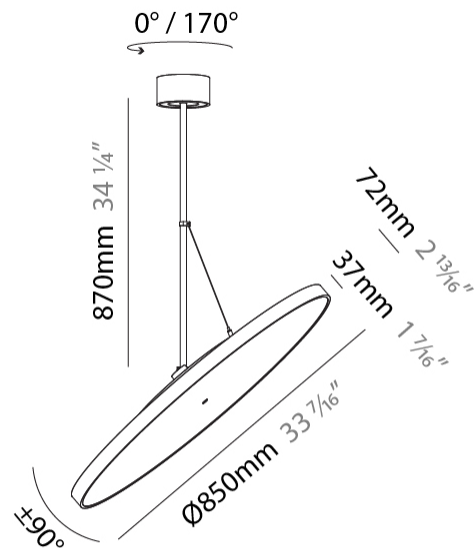

GENERAL

Series: Sign Diva Flex
Subseries: Sign Diva Flex
Brand: Prolicht
Division: Architectural
Mounting Type: Suspension
Mounting Location: Ceiling
Subcategory: Pendant

PHYSICAL

Diameter (mm): 1100
Diameter (in): 43 ⁵/₁₆
Height (mm): 870
Height (in): 34 ¹/₄
Light Distribution: Adjustable / Direct
Weight (kg): 9
Weight (lbs): 11.2
Diffuser: PMMA - Opal / Micro-Prism / Sparkling Secret / Vintage Industrial
Fixture Finish: SSR / BKV / CWI / CRY / HAB / LAG / UFT / ITA / RUA / RUR / MIC / FTG / MYG / TWT / LOD / PUS / FRO / FUP / KIA / POP / BLS / SPG / MEY / GOH / GUM / CHC / COM / ABZ / JAG / OBR / MOS / ROR
Fixture Material: Extruded Aluminum / Steel

ELECTRICAL

Lamp Type: LED (Zhaga Standard)
Input Wattage (W): 169.4
Total Output Wattage (W): 135
Dimming: Tri-Mode (Non-Dimming and Phase Dimming (120Vac only) and 0-10V Dimming)
Driver Included: Yes
Driver Location: Integrated
Driver Type: Constant Current - Universal
Driver Class: Class 2
Input Voltage (V): 120 - 277
Constant Current (MA): 600

LED

Color Temperature (°K): 2700 / 3000 / 3500 / 4000
Max. Delivered Lumen (lm): 16002 / 17172 / 19937 / 20344
Nominal Lumen (lm): 18992 / 20305 / 23575 / 24056
CRI: >90 CRI
Lamp Life (hrs): 50000

OPTICAL

Adjustability: Rotational 170°; Tilt 90°

RATINGS AND CERTIFICATIONS

Certified By: Certified for North American Standards
IP rating: IP20