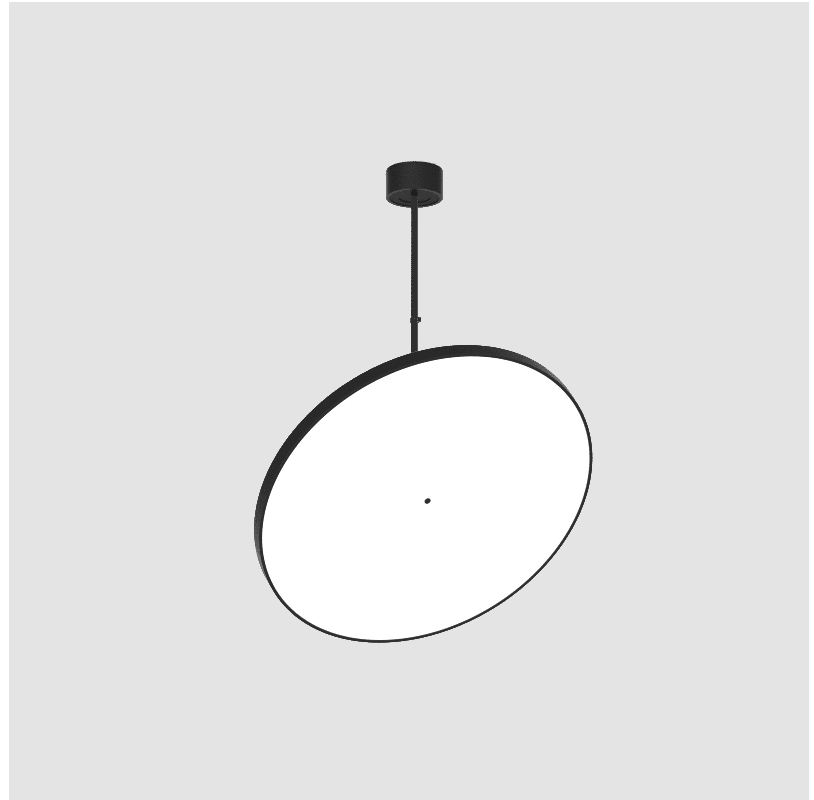

GENERAL

Series: Sign Diva Flex
Subseries: Sign Diva Flex
Brand: Prolicht
Division: Architectural
Mounting Type: Suspension
Mounting Location: Ceiling
Subcategory: Pendant

PHYSICAL

Diameter (mm): 1100
Diameter (in): 43 ⁵/₁₆
Height (mm): 870
Height (in): 34 ¹/₄
Light Distribution: Adjustable / Direct
Weight (kg): 9
Weight (lbs): 11.2
Diffuser: PMMA - Opal / Micro-Prism / Sparkling Secret / Vintage Industrial
Fixture Finish: SSR / BKV / CWI / CRY / HAB / LAG / UFT / ITA / RUA / RUR / MIC / FTG / MYG / TWT / LOD / PUS / FRO / FUP / KIA / POP / BLS / SPG / MEY / GOH / GUM / CHC / COM / ABZ / JAG / OBR / MOS / ROR
Fixture Material: Extruded Aluminum / Steel

ELECTRICAL

Lamp Type: LED (Zhaga Standard)
Input Wattage (W): 169.4
Total Output Wattage (W): 135
Dimming: Tri-Mode (Non-Dimming and Phase Dimming (120Vac only) and 0-10V Dimming)
Driver Included: Yes
Driver Location: Integrated
Driver Type: Constant Current - Universal
Driver Class: Class 2
Input Voltage (V): 120 - 277
Constant Current (MA): 600

LED

Color Temperature (°K): 2700 / 3000 / 3500 / 4000
Max. Delivered Lumen (lm): 16002 / 17172 / 19937 / 20344
Nominal Lumen (lm): 18992 / 20305 / 23575 / 24056
CRI: >90 CRI
Lamp Life (hrs): 50000

OPTICAL

Adjustability: Rotational 170°; Tilt 90°

RATINGS AND CERTIFICATIONS

Certified By: Certified for North American Standards
IP rating: IP20