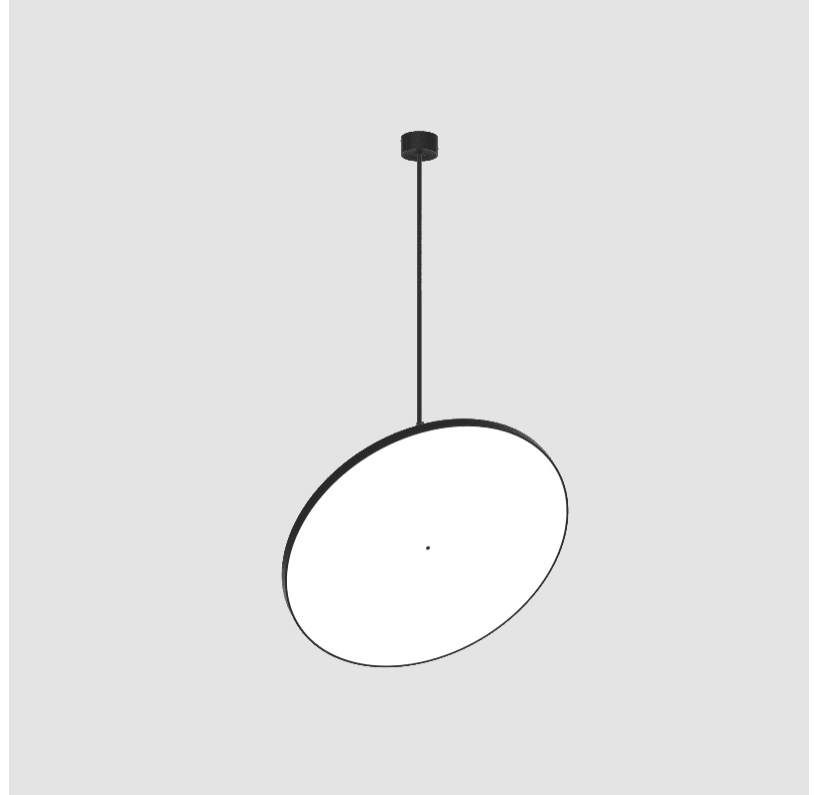

GENERAL

Series: Sign Diva Flex
Subseries: Sign Diva Flex
Brand: Prolicht
Division: Architectural
Mounting Type: Suspension
Mounting Location: Ceiling
Subcategory: Pendant

PHYSICAL

Shape: Round
Diameter (mm): 1100
Diameter (in): 43 ⁵/₁₆
Height (mm): 1620
Height (in): 63 ³/₄
Light Distribution: Adjustable / Direct
Weight (kg): 15.3
Weight (lbs): 33.66
Diffuser: PMMA - Opal / Micro-Prism / Sparkling Secret / Vintage Industrial
Fixture Finish: SSR / BKV / CWI / CRY / HAB / LAG / UFT / ITA / RUA / RUR / MIC / FTG / MYG / TWT / LOD / PUS / FRO / FUP / KIA / POP / BLS / SPG / MEY / GOH / GUM / CHC / COM / ABZ / JAG / OBR / MOS / ROR
Fixture Material: Extruded Aluminum / Steel

ELECTRICAL

Lamp Type: LED (Zhaga Standard)
Input Wattage (W): 169.4
Total Output Wattage (W): 135
Dimming: Tri-Mode (Non-Dimming and Phase Dimming (120Vac only) and 0-10V Dimming)
Driver Included: Yes
Driver Location: Integrated
Driver Type: Constant Current - Universal
Driver Class: Class 2
Input Voltage (V): 120 - 277
Constant Current (MA): 600

LED

Color Temperature (°K): 2700 / 3000 / 3500 / 4000
Max. Delivered Lumen (lm): 16002 / 17172 / 19937 / 20344
Nominal Lumen (lm): 18992 / 20305 / 23575 / 24056
CRI: >90 CRI
Lamp Life (hrs): 50000

OPTICAL

Adjustability: Rotational 170°; Tilt 90°

RATINGS AND CERTIFICATIONS

Certified By: Certified for North American Standards
IP rating: IP20