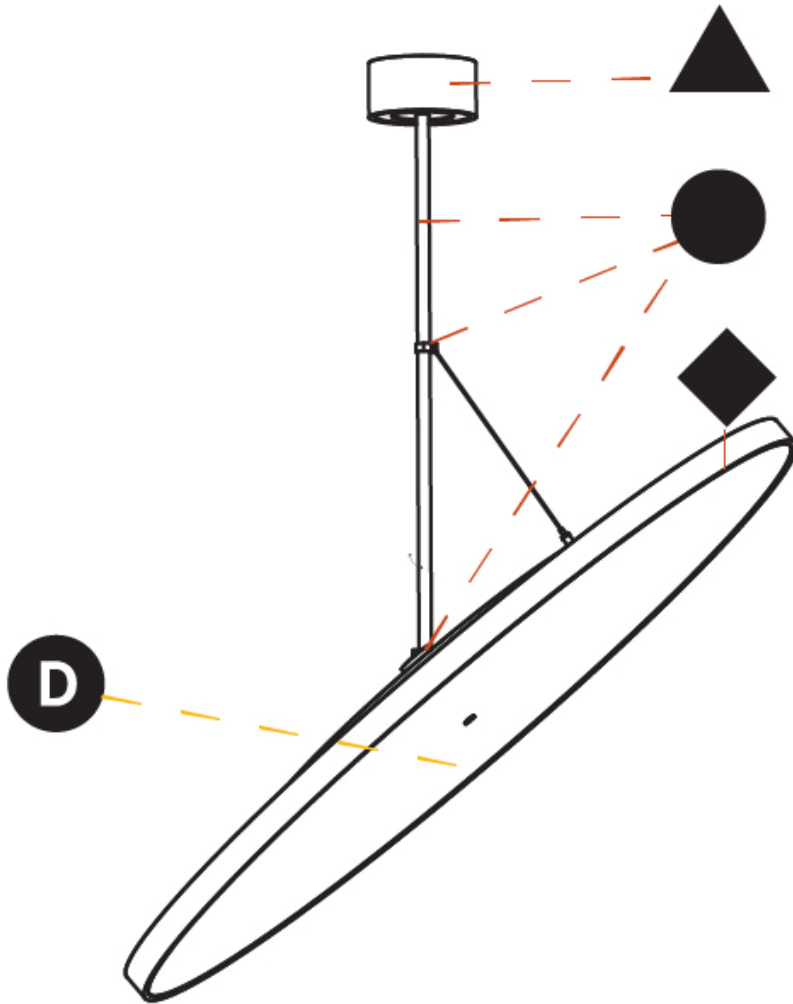

SIGN DIVA FLEX SUSPENSION

A30860-

PROJECT	_____
TYPE	_____
SPECIFIER	_____
QUANTITY	_____
DATE	_____